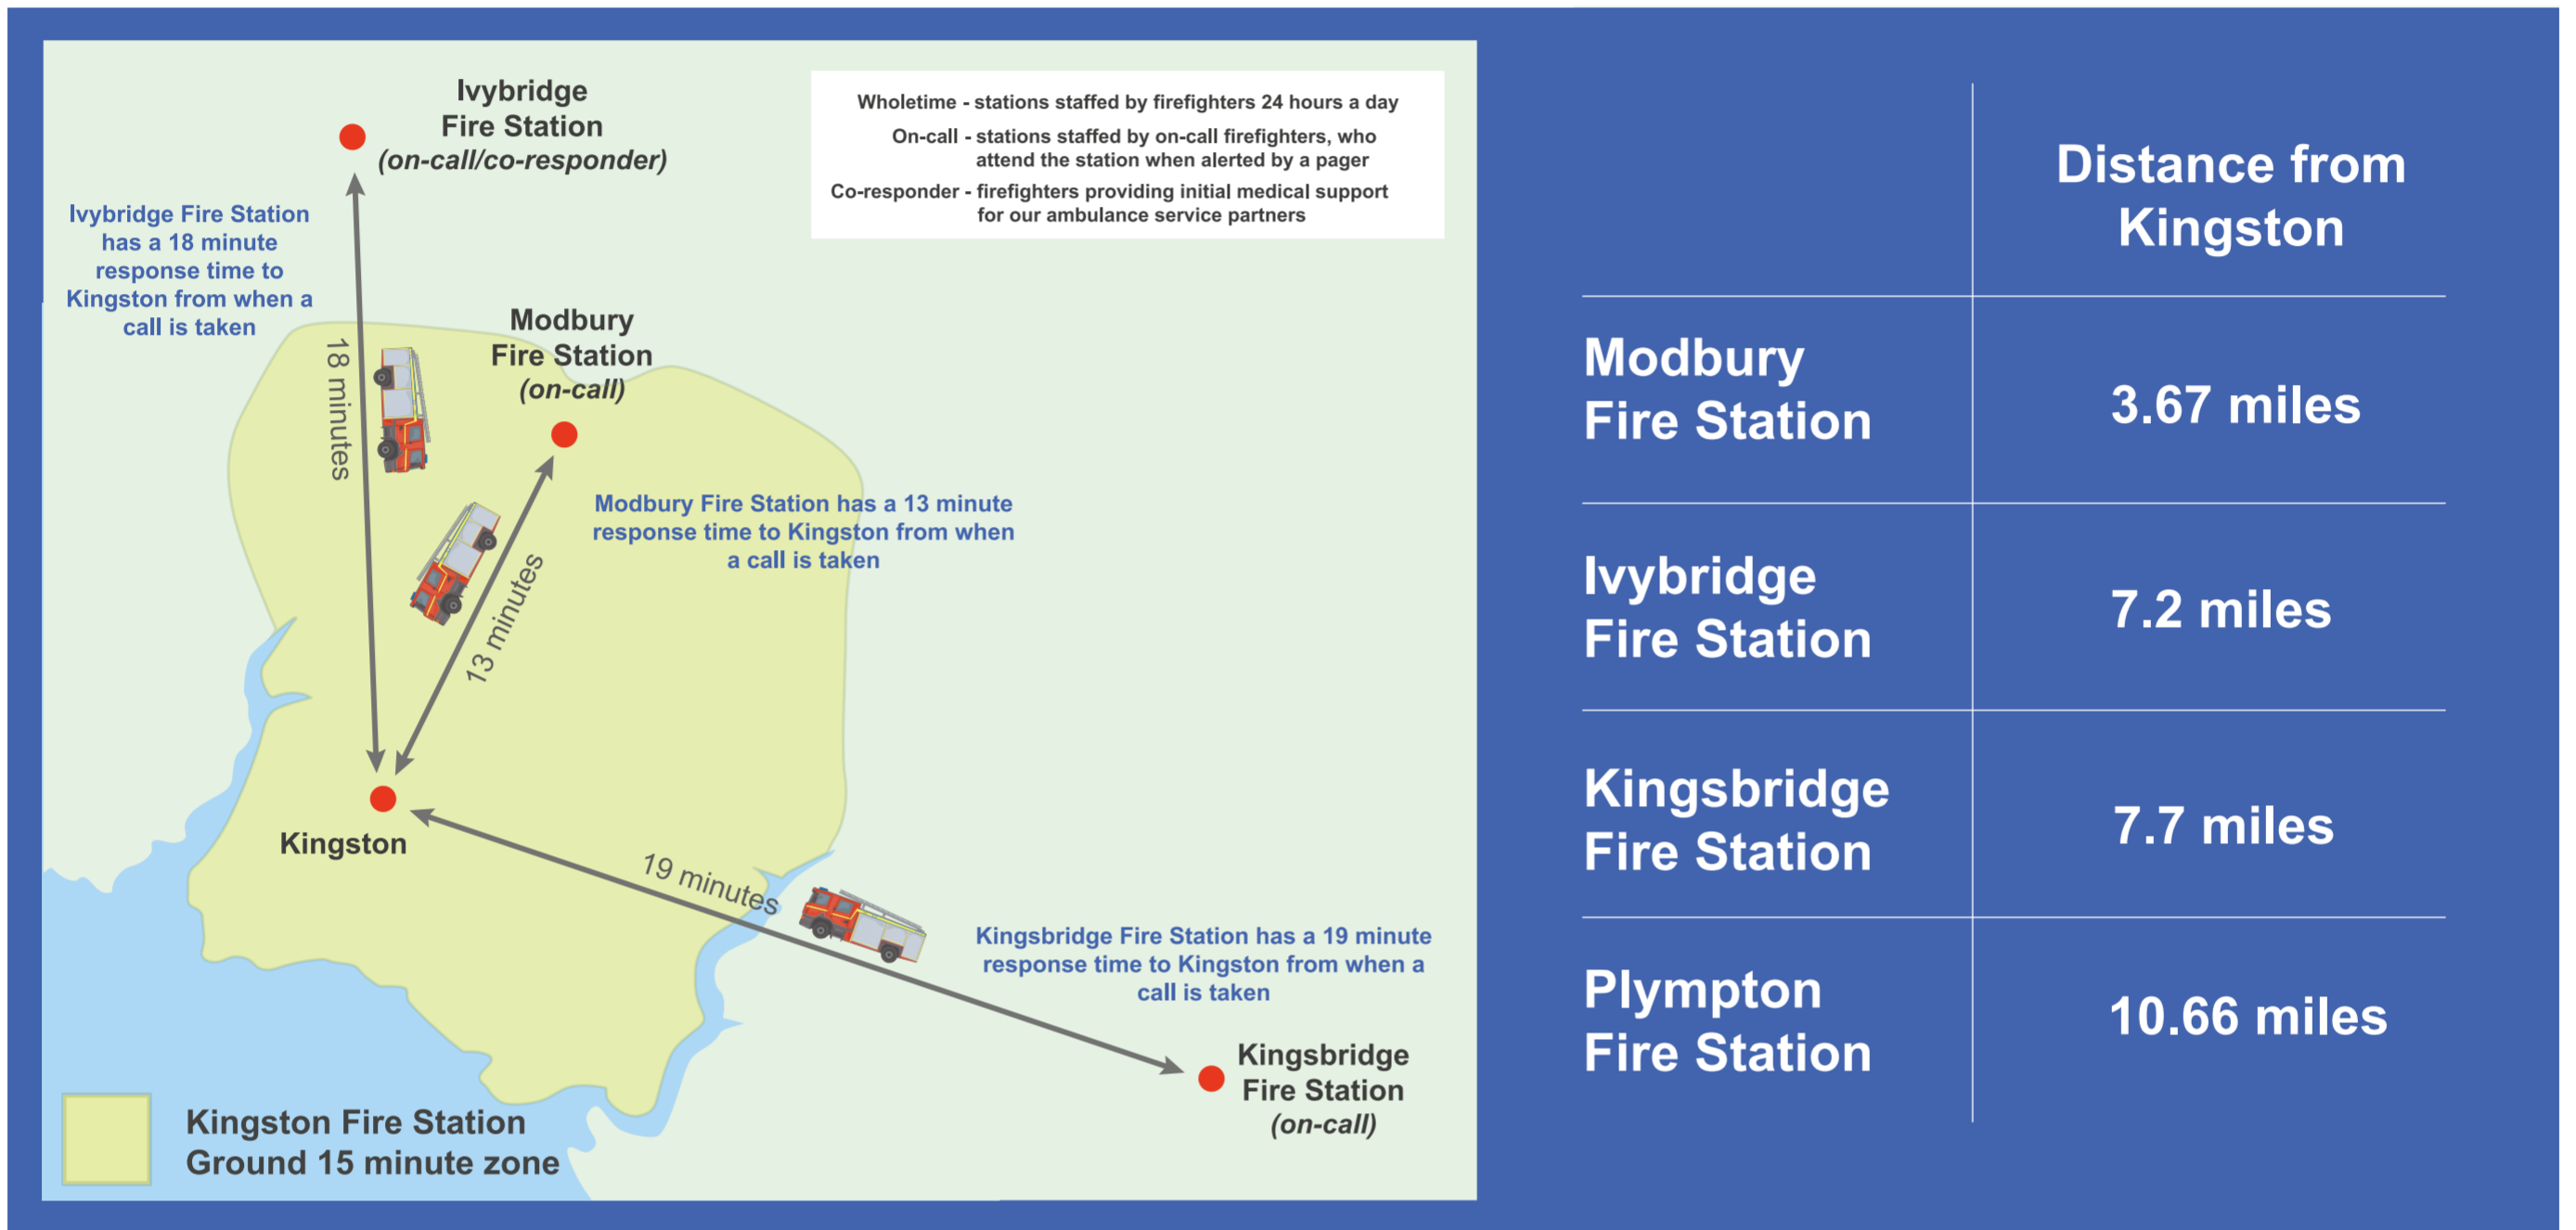

Kingston Fire Station

Kingston fire station is one of only two in Devon and Somerset crewed by volunteers (the other is Lundy) it covers the village of Kingston and the surrounding area and a population of just 585.

Over the past five years has been an average of 9.0 incidents in the station area per year, of which 1.0 are primary fires and 1.2 are RTCs. Therefore Kingston is profiled as a low risk area.

The above times are indicative and may be affected by various factors

Stats 2018

This data relates to attendances made by fire engines from the stations at incidents in 2018

Kingston Fire Station

All incidents on Kingston Station Ground		Number of those incidents attended by Kingston Station	
All incidents excluding co-responder	12	All incidents excluding co-responder	4 (33%)
All Fires	8	All Fires	3 (38%)
Dwelling Fires	1	Dwelling Fires	1 (100%)
Road Traffic Collisions	0	Road Traffic Collisions	0 (0%)
Co-responders	1	Co-responders	NA